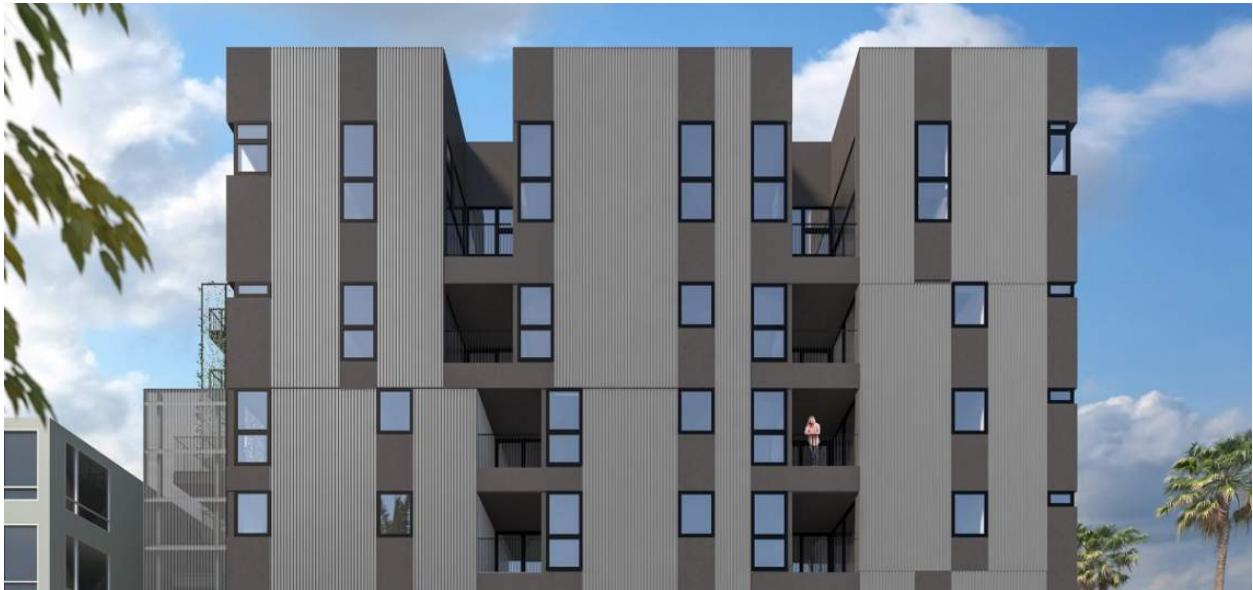

## New Look for Apartments Near Hollywood & Highland

June 6, 2017  
Steven Sharp

Podium-type building was designed by Studio Pali Fekete architects.

With completion approaching for a new apartment building near the Hollywood & Highland Center, a new rendering from Studio Pali Fekete architects has revealed tweaks to the design of the mid-rise edifice.

The six-story structure, located at 1737 N. Las Palmas Avenue, will feature 82 studio, one- and two-bedroom apartments above 125 underground parking spaces and ancillary uses such as a pool deck, a fitness center and a rooftop observation area.

Crews are now attaching the building's exterior of metal panels.

A similar residential development designed by Arquitectonica is now taking shape just two blocks north.

Exterior Work Beginning for Hollywood Apartments (Urbanize LA)  
Las Palmas (SPF:a)